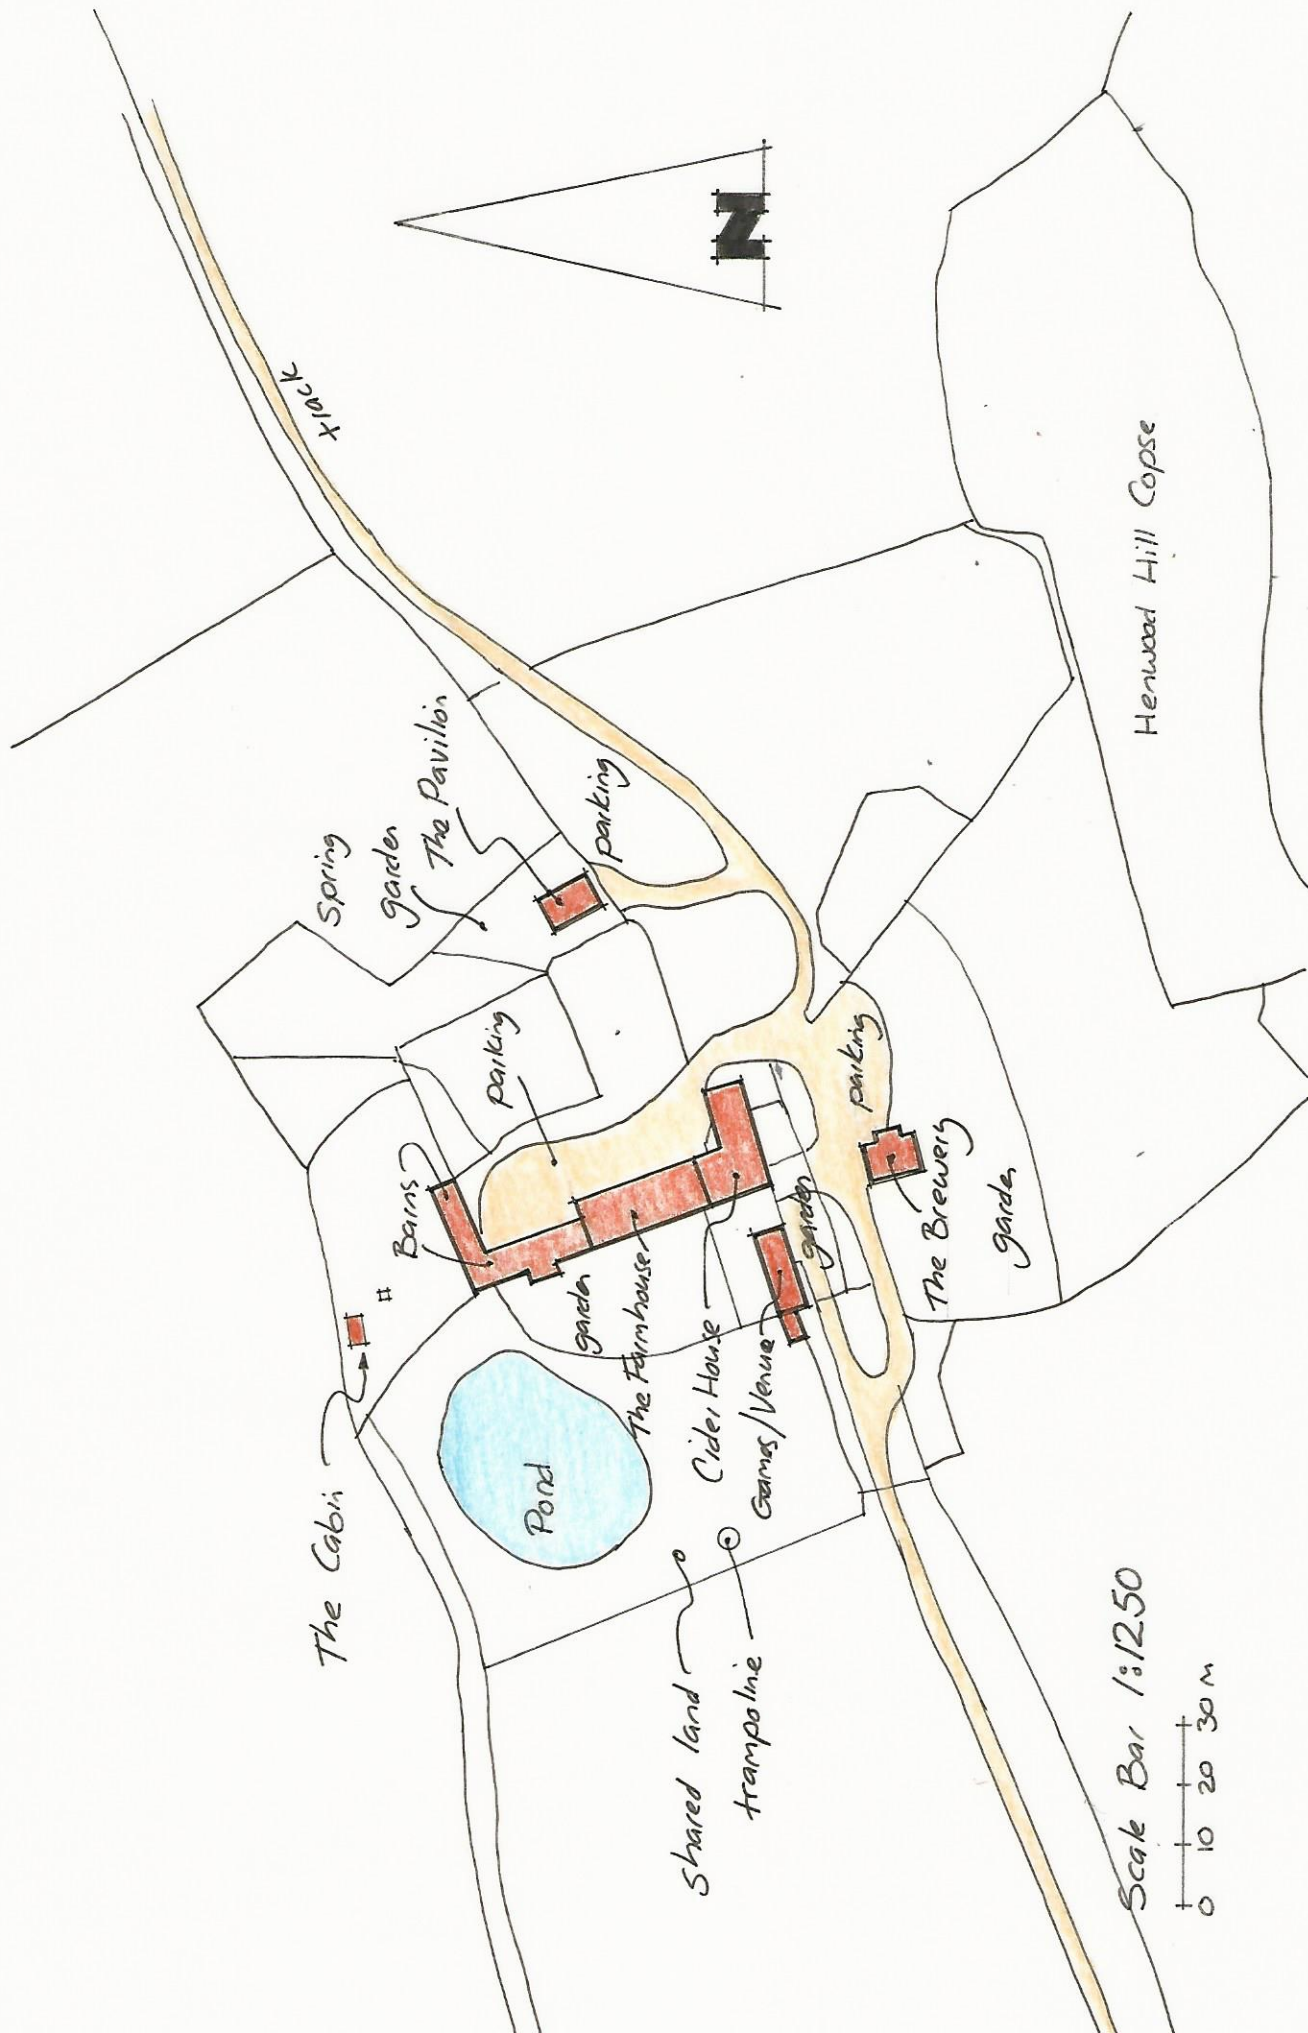

# NORTH END FARM

Scale Bar 1:1250  
0 10 20 30 m